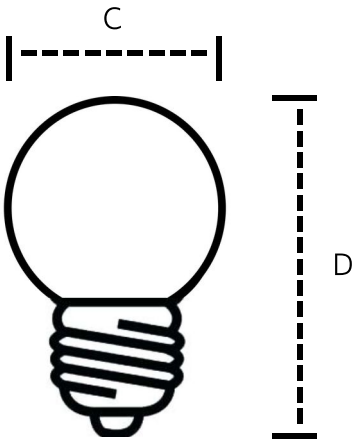

Product Data

General Information

Cap Base	E27
Nominal lifetime	15000 h
Technical type	4.5W

Technical Information

Lamp Luminous Flux	380 lm
Colour Designation	Golden warm white
Colour Temperature	1800 K
Lamp Luminous Efficacy	84.4 lm/W

Operating and Electrical

Power	4.5 W
Wattage equivalence	40W
Voltage	24 V AC/DC

Control and Dimming

Dimmable	Yes
----------	-----

Mechanical and Housing

Bulb Finish	Clear
Cap Material	Glass

Strobe Bulb

Approval and Application

Energy Label	A
Energy-saving product	Yes
Energy Consumption kWh/1000h	4.5 kWh

Product Data

Product code	BULB-ES-BASE-4FILAMENT-LED bulbs-24V-1800K
Quantity per box	1
Net weight per piece	0.050 kg

Dimensional drawing