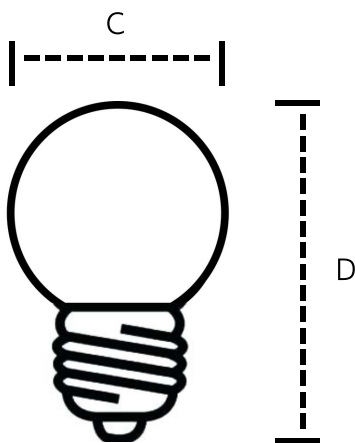

Strobe Bulb

Approval and Application

Energy Label	A
Energy-saving product	Yes
Energy Consumption kWh/1000h	3kWh

Product Data

Product code	FEST-LB-ES-STROBE-CW-24V
Quantity per box	10
Net weight per piece	0.050 kg

Dimensional drawing

Product Data

	D	C
FEST-LB-ES-STROBE-CW-24V	95 mm	55 mm