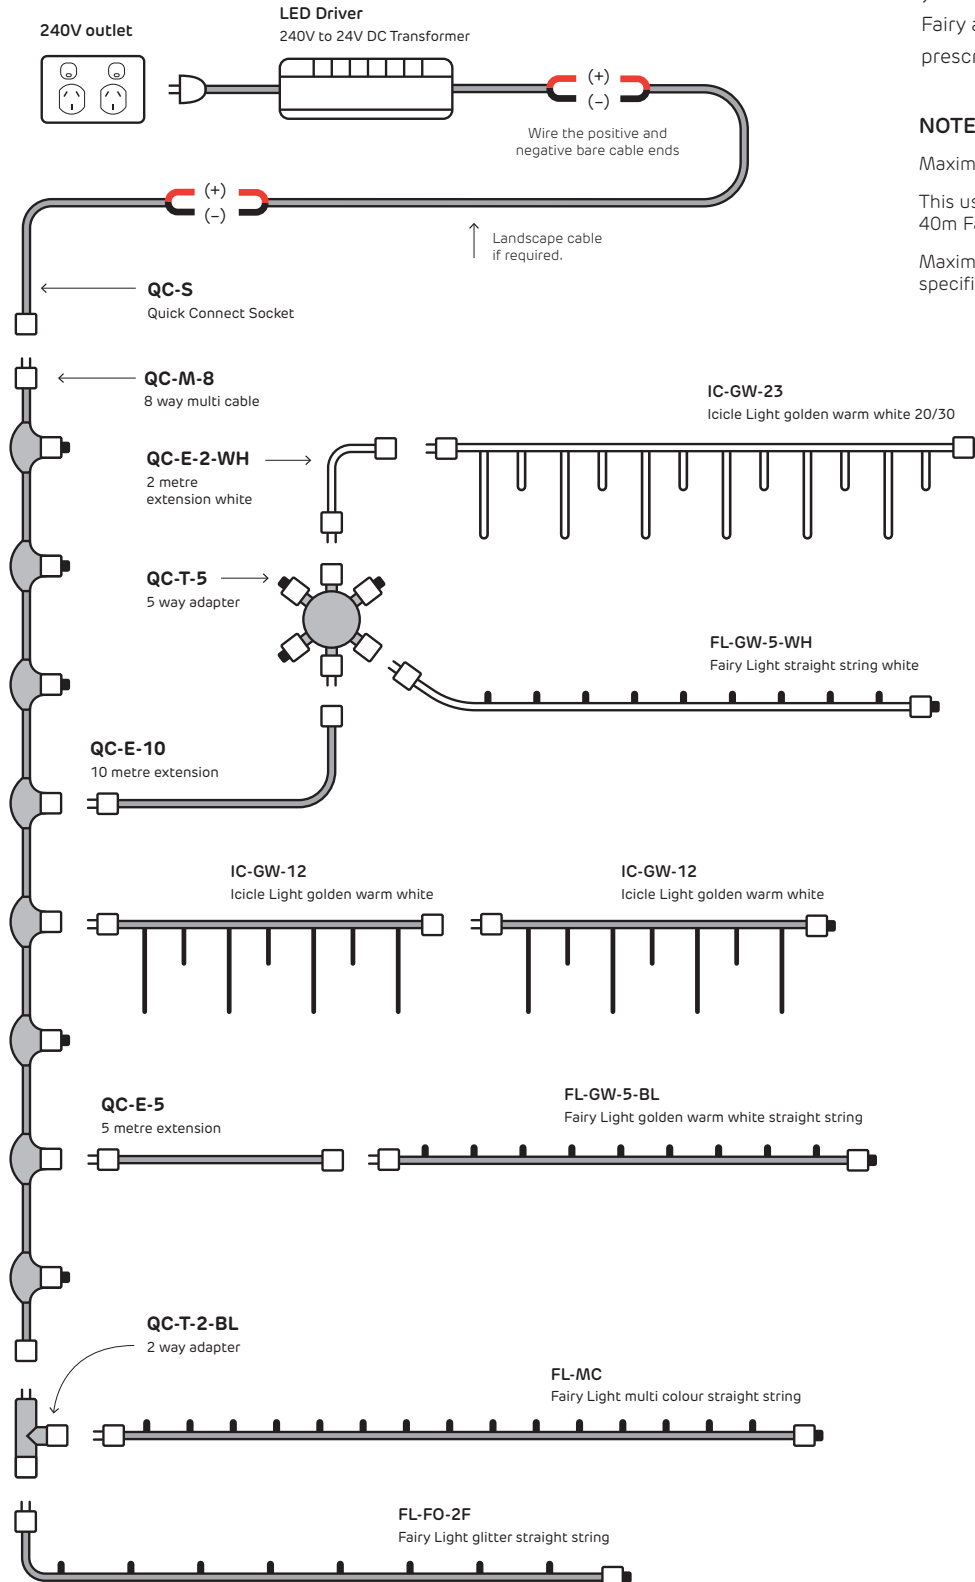

DIMENSIONS

Shown in millimetres

Quick Connect

FIREFLY LIGHTING

Phone : +61 7 3254 4333

Email : sales@fireflylighting.com.au

Address : 9/29 Links Ave. North Eagle Farm, Brisbane QLD 4009 Australia

www.fireflylighting.com.au

SYSTEM LAYOUT

24V LED FAIRY AND ICICLE LIGHTS

COMMERCIAL GRADE / QUICK CONNECT SYSTEM

Firefly Lighting's Quick Connect System used across our Fairy Light and Icicle ranges allows you to easily connect additional strings of Fairy and Icicles lights in the same run within prescribed max run lengths.