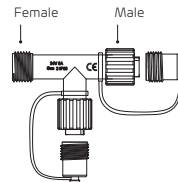

Pushes into the male connector and screws tight to seal.

UNUSED CONNECTORS

Screw the end cap onto the end of the female connector to seal.

QC-S

Quick Connect Socket

Connects the LED driver to the Firefly Quick Connect System.

QC-E

Quick Connect Extension Cable

Available in 2m, 5m and 10m lengths.

QC-T-2

Quick Connect Adapters

Connect up to 50m of Firefly Fairy Lights from each output. Max 50m length from output taking into account any extension cables and tail length from LED driver.