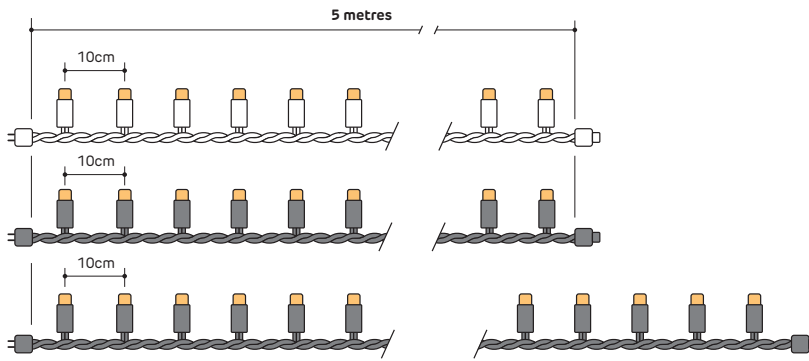

Fairy Lights

FIREFLY LIGHTING

Phone : +61 7 3254 4333

Email : sales@fireflylighting.com.au

Address : 9/29 Links Ave. North Eagle Farm,
Brisbane QLD 4009 Australia

www.fireflylighting.com.au

PRODUCT RANGE

24V LED STRAIGHT STRING

COMMERCIAL GRADE / QUICK CONNECT SYSTEM

Firefly Fairy Lights are the ideal solution for many applications. Straight strings come in 5m and 10m lengths. Simply connect and install. No need for cutting, soldering, or taping, saving you time and expensive labour costs.

Golden Warm White Static Range

FL-GW-5-WH

Golden warm white

FL-GW-5-BL

Golden warm white

FL-GW

Golden warm white