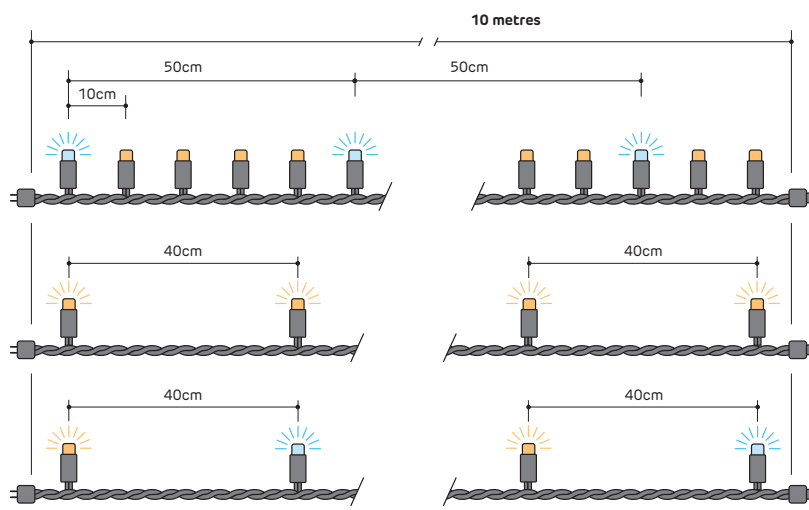

Glitter Range

FL-GW-1F

Golden warm white static with cool white glitter

FL-FO-2F

Golden warm white glitter

FL-FO-3F

Golden warm white glitter with cool white glitter