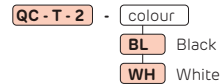

QC-E

Quick Connect Extension Cable

Available in 2m, 5m and 10m lengths.

QC-T-2

Quick Connect Adapters

Connect up to 50m of Firefly Fairy Lights from each output. Max 50m length from output taking into account any extension cables and tail length from LED driver.