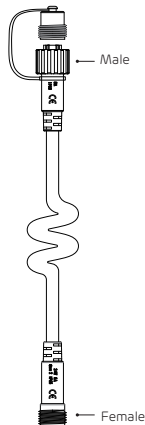

QC-E

Quick Connect Extension Cable

Available in 2m, 5m and 10m lengths.