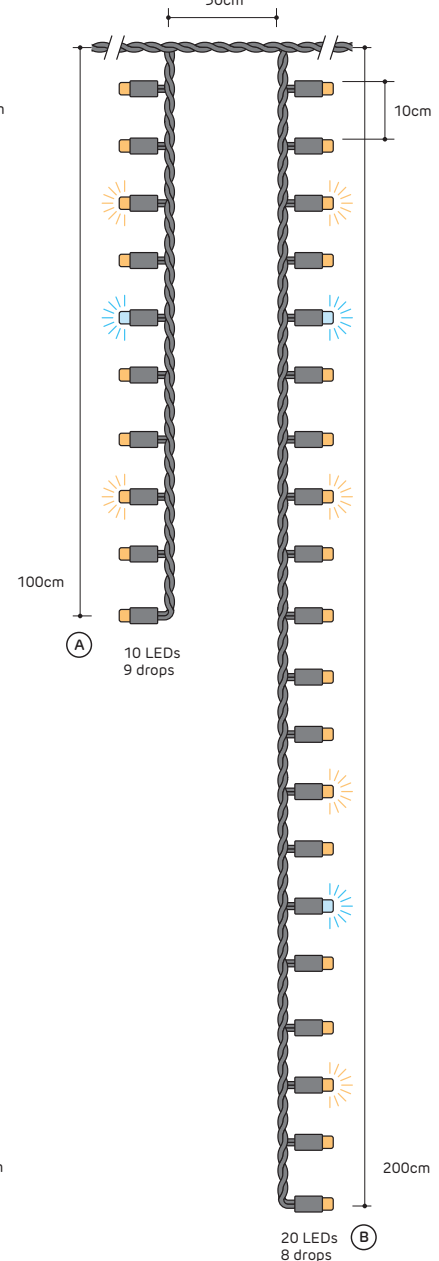

Golden Warm White Static with Warm White and Cool White Glitter

IC-GW-3F

250 LEDs

This product is also available in Red or Blue LEDs

IC-R

250 Red LEDs

IC-B

250 Blue LEDs

Firefly Icicle Lights are the ideal solution for many applications. String lengths are 5m. Simply connect and install. No need for cutting, soldering, or taping, saving you time and expensive labour costs.