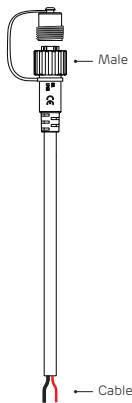

Our simple plug n play system integrates polarity wiring and water proof connections into a easy to use scaleable solution.

CABLE COLOUR

MALE CONNECTOR

2 prongs with positive and negative pre wired.

FEMALE CONNECTOR

Pushes into the male connector and screws tight to seal.

UNUSED CONNECTORS

Screw the end cap onto the end of the female connector to seal.

QC-S

Quick Connect Socket

Connects the LED driver to the Firefly Quick Connect System.