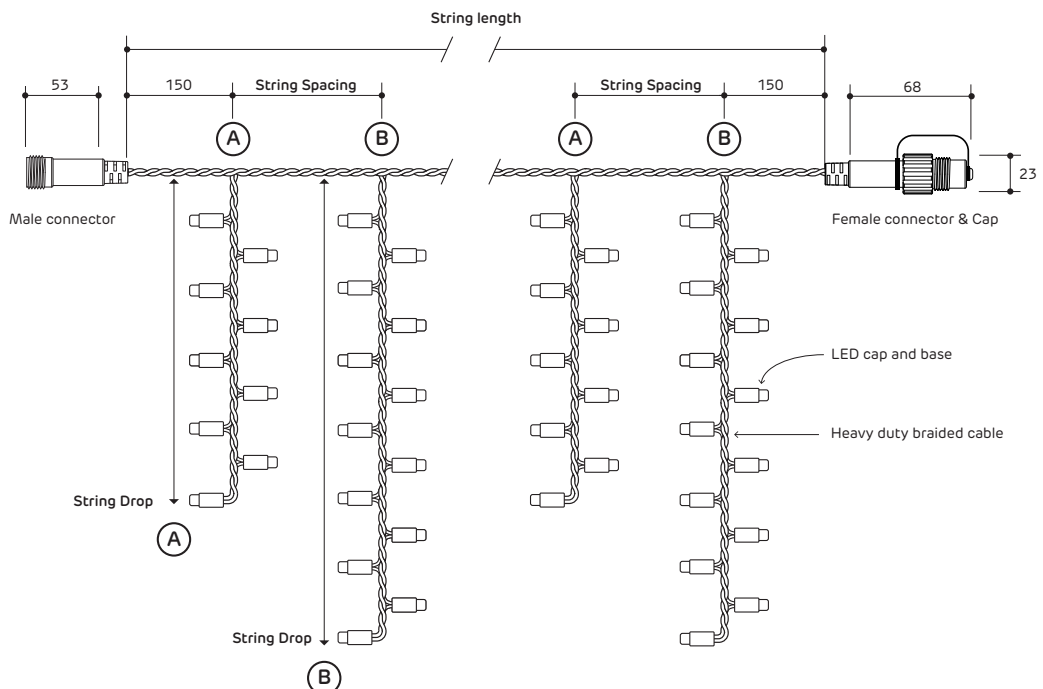

DIMENSIONS

Shown in millimetres