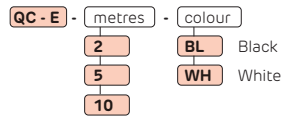

QC-E

Quick Connect Extension Cable

Available in 2m, 5m and 10m lengths.