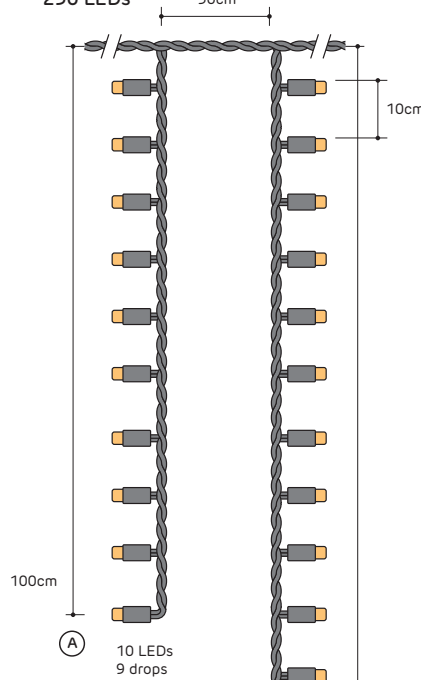

IC-GW-12

250 LEDs