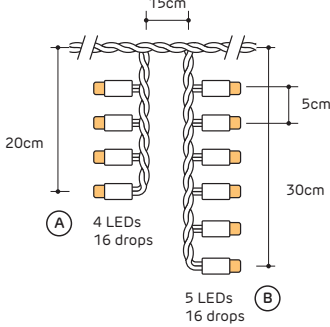

Icicle Lights

PRODUCT RANGE

24V LED ICICLE STRING

COMMERCIAL GRADE / QUICK CONNECT SYSTEM

FIREFLY LIGHTING

Phone : +61 7 3254 4333

Email : sales@fireflylighting.com.au

Address : 9/29 Links Ave. North Eagle Farm,
Brisbane QLD 4009 Australia

www.fireflylighting.com.au

Static Range

IC-GW-23

160 LEDs