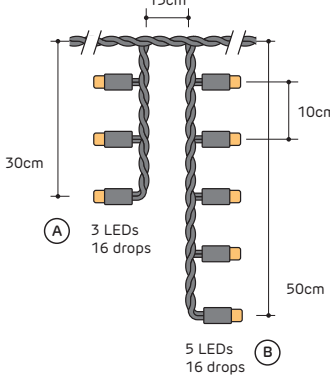

IC-GW-35

128 LEDs