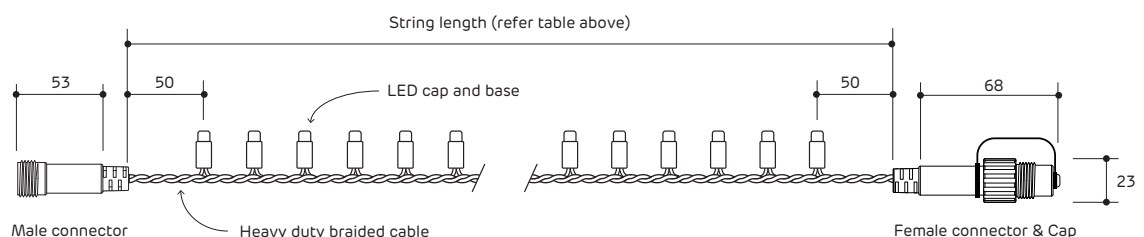

DIMENSIONS

Shown in millimetres