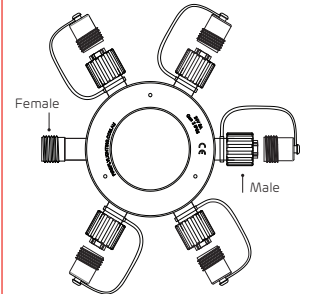

Pushes into the male connector and screws tight to seal.

UNUSED CONNECTORS

Screw the end cap onto the end of the female connector to seal.

QC-S

Quick Connect Socket

Connects the LED driver to the Firefly Quick Connect System.

QC-E

Quick Connect Extension Cable

Available in 2m, 5m and 10m lengths.

QC-T-2

Quick Connect Adapters

Connect up to 50m of Firefly Fairy Lights from each output. Max 50m length from output taking into account any extension cables and tail length from LED driver.

QC-T-5

QC-M

Quick Connect Multi Outlet cable

Connect up to 50m of Firefly Fairy Lights from each output. Max 50m length from output taking into account any extension cables and tail length from LED driver.