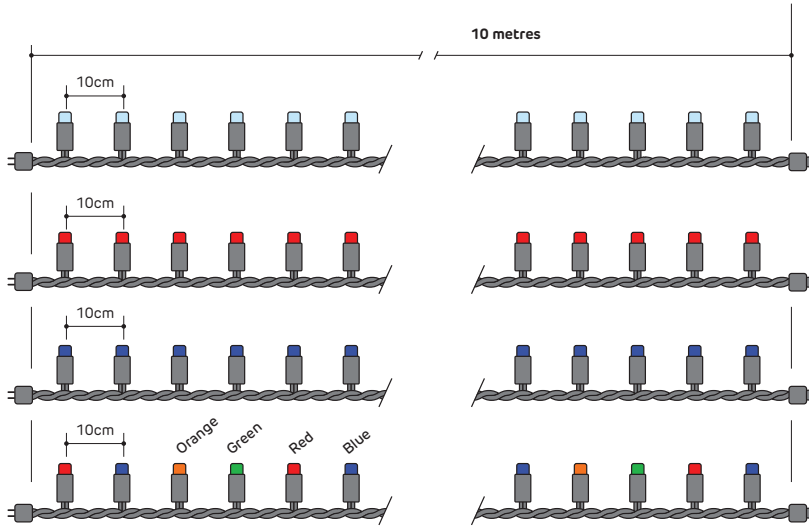

Colours Static Range

FL-CW

Cool white

FL-R

Red

FL-B

Blue

FL-MC

Multi coloured