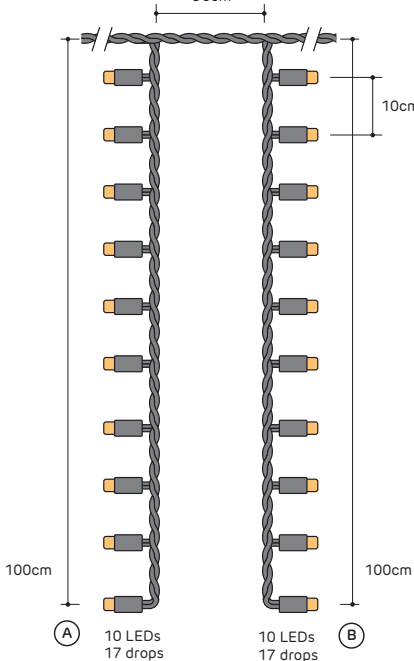

IC-GW-11

170 LEDs