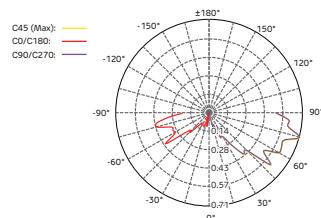

SPECIFICATIONS	HALF	FULL
SKU	LS-CE-2W-H-B	LS-CE-2W-F-B
Beam Angle	Half (2 x 120°)	Full (4 x 45°)
Voltage	24V DC	
Light Source	1 x 2W OSRAM	
CCT	2700K	
Wattage	2.5±0.1W	
Lumen Output	13lm	8.5lm
Dimmable	Yes, with PWM driver	
IP Rating	IP67	
IK Rating	IK10	
Housing Material	Die cast powder coated aluminium.	
Top Cover	Hardened Chrome Plated 316# Stainless Steel	
Ground Impedance (MΩ)	>20	
Resessed Sleeve Material	Polycarbonate/ABS Blend	
Cable	3m (2x1mm <sup>2</sup> )	
Net Weight	600g	

## DIMENSIONS

Shown in mm

## PHOTOMETRIC DATA

Lux Distance Curve

Center Beam LUX	Beam Width	
	V	H
2m	0.00 LUX	1.9m 6.2m
4m	0.00 LUX	3.8m 12.4m
6m	0.00 LUX	5.7m 18.6m
8m	0.00 LUX	7.6m 24.8m
10m	0.00 LUX	9.5m 31.0m
12m	0.00 LUX	11.4m 37.2m