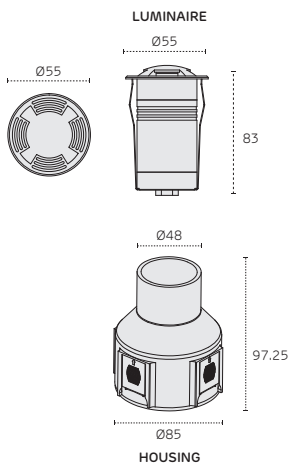

SPECIFICATIONS	HALF	FULL
SKU	LS-CE-2W-H-B	LS-CE-2W-F-B
Beam Angle	Half (2 x 120°)	Full (4 x 45°)
Voltage	24V DC	
Light Source	1 x 2W OSRAM	
CCT	2700K	
Wattage	2.5±0.1W	
Lumen Output	13lm	8.5lm
Dimmable	Yes, with PWM driver	
IP Rating	IP67	
IK Rating	IK10	
Housing Material	Die cast powder coated aluminium.	
Top Cover	Hardened Chrome Plated 316# Stainless Steel	
Ground Impedance (MΩ)	>20	
Resessed Sleeve Material	Polycarbonate/ABS Blend	
Cable	3m (2x1mm <sup>2</sup> )	
Net Weight	600g	

## DIMENSIONS

Shown in mm

## PHOTOMETRIC DATA

Lux Distance Curve

Center Beam LUX	Beam Width	
	V	H
2m	0.00 LUX	1.9m 6.2m
4m	0.00 LUX	3.8m 12.4m
6m	0.00 LUX	5.7m 18.6m
8m	0.00 LUX	7.6m 24.8m
10m	0.00 LUX	9.5m 31.0m
12m	0.00 LUX	11.4m 37.2m