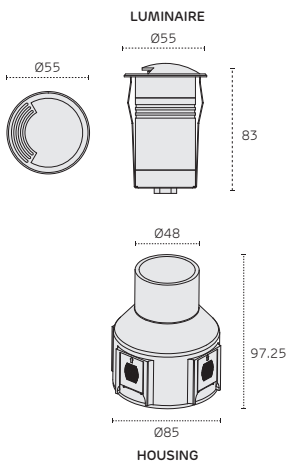

SPECIFICATIONS

HALF

FULL

SKU	LS-CE-2W-H-B	LS-CE-2W-F-B
Beam Angle	Half (2 x 120°)	Full (4 x 45°)
Voltage	24V DC	
Light Source	1 x 2W OSRAM	
CCT	2700K	
Wattage	2.5±0.1W	
Lumen Output	13lm	8.5lm
Dimmable	Yes, with PWM driver	
IP Rating	IP67	
IK Rating	IK10	
Housing Material	Die cast powder coated aluminium.	
Top Cover	Hardened Chrome Plated 316# Stainless Steel	
Ground Impedance (MΩ)	>20	
Resessed Sleeve Material	Polycarbonate/ABS Blend	
Cable	3m (2x1mm ²)	
Net Weight	600g	

LUMINAIRE

HOUSING

DIMENSIONS

Shown in mm

PHOTOMETRIC DATA

Lux Distance Curve

Center Beam LUX	Beam Width	
	V	H
0.10 LUX	141.4m	1.8m
0.03 LUX	282.8m	3.6m
0.01 LUX	424.1m	5.4m
0.01 LUX	565.5m	7.2m
0.00 LUX	706.9m	9.0m
0.00 LUX	848.3m	10.8m

Vert. Spread: 176.8 Horiz. Spread: 48.6

LIGHT DISTRIBUTION