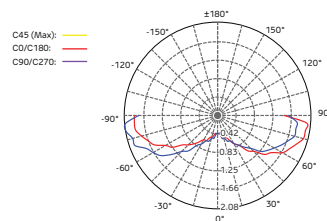

SPECIFICATIONS

HALF

FULL

SKU	LS-CE-2W-H-B	LS-CE-2W-F-B
Beam Angle	Half (2 x 120°)	Full (4 x 45°)
Voltage	24V DC	
Light Source	1 x 2W OSRAM	
CCT	2700K	
Wattage	2.5±0.1W	
Lumen Output	13lm	8.5lm
Dimmable	Yes, with PWM driver	
IP Rating	IP67	
IK Rating	IK10	
Housing Material	Die cast powder coated aluminium.	
Top Cover	Hardened Chrome Plated 316# Stainless Steel	
Ground Impedance (MΩ)	>20	
Resessed Sleeve Material	Polycarbonate/ABS Blend	
Cable	3m (2x1mm ²)	
Net Weight	600g	

LUMINAIRE

HOUSING

DIMENSIONS

Shown in mm

PHOTOMETRIC DATA

Lux Distance Curve

Center Beam LUX	Beam Width	
	V	H
0.10 LUX	141.4m	1.8m
0.03 LUX	282.8m	3.6m
0.01 LUX	424.1m	5.4m
0.01 LUX	565.5m	7.2m
0.00 LUX	706.9m	9.0m
0.00 LUX	848.3m	10.8m

Vert. Spread: 176.8 Horiz. Spread: 48.6

LIGHT DISTRIBUTION