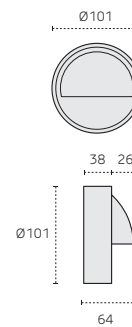

SPECIFICATIONS

Copper Wall / Step Light

SKU	LS-EL-CP
Application	Wall or Step Light
Exterior Finish	Copper
Luminaire Housing Materials	Copper over Stainless Steel Body
Lens	Tempered Glass
IP Rating	IP54
Lamp Base	G4
Voltage	12V-24V DC
Net Weight	0.5kg
Ageing	Copper finish will age over time.

DIMENSIONS

Shown in mm

G4 Bi-Pin Bulb

SKU	BL-JC-G4-2.5W-WW
Type	LED G4 Bi-Pin 12V or 24V AC/DC
CCT	2700K
Wattage	2.5W
Colour Rendering Ra	>80
Lumen Output	250lm

Stainless Steel Eyelid LED Wall / Step Light

DIMENSIONS

Shown in mm

G4 Bi-Pin Bulb

SKU	BL-JC-G4-2.5W-WW
Type	LED G4 Bi-Pin 12V or 24V AC/DC
CCT	2700K
Wattage	2.5W
Colour Rendering Ra	>80
Lumen Output	250lm