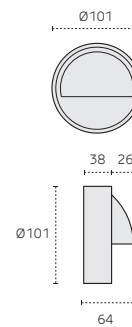

SPECIFICATIONS

Copper Wall / Step Light

SKU	LS-EL-CP
Application	Wall or Step Light
Exterior Finish	Copper
Luminaire Housing Materials	Copper over Stainless Steel Body
Lens	Tempered Glass
IP Rating	IP54
Lamp Base	G4
Voltage	12V-24V DC
Net Weight	0.5kg
Ageing	Copper finish will age over time.

DIMENSIONS

Shown in mm

G4 Bi-Pin Bulb

SKU	BL-JC-G4-2.5W-WW
Type	LED G4 Bi-Pin 12V or 24V AC/DC
CCT	2700K
Wattage	2.5W
Colour Rendering Ra	>80
Lumen Output	250lm

Stainless Steel Eyelid LED Wall / Step Light

SPECIFICATIONS

Stainless Steel Wall / Step Light

SKU	LS-EL-SS
Application	Wall or Step Light
Exterior Finish	Stainless Steel
Luminaire Housing Materials	316 Stainless Steel Face & Stainless Steel Body
Lens	Tempered Glass
IP Rating	IP54
Lamp Base	G4
Voltage	12V-24V DC
Net Weight	0.5kg

DIMENSIONS

Shown in mm

G4 Bi-Pin Bulb

SKU	BL-JC-G4-2.5W-WW
Type	LED G4 Bi-Pin 12V or 24V AC/DC
CCT	2700K
Wattage	2.5W
Colour Rendering Ra	>80
Lumen Output	250lm