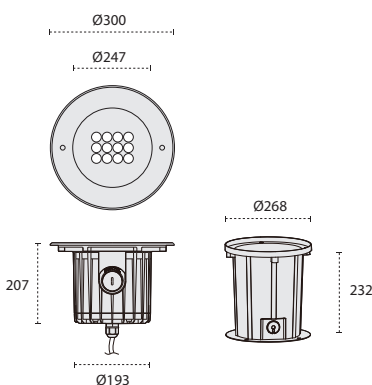

SPECIFICATIONS

SKU	LS-IG-24W-M-E
Beam Angle	30°
Voltage	24V DC
Light Source	12 x 2W RGBW
CCT	2700K
Wattage	27.5±0.5W
Lumen Output	932 lm
Dimmable	Yes, with PWM driver
IP Rating	IP67
IK Rating	IK10
Operating Temperature	-20°C ~ 40°C
Housing Material	Die cast powder coated aluminium.
Glass Window	Tempered step glass 10mm
Ground Impedance (MΩ)	>20
Resessed Sleeve Material	Polycarbonate/ABS Blend
Cable	3m (5x1mm ²)
Net Weight	2kg

LUMINAIRE

HOUSING

DIMENSIONS

Shown in mm

GLARE CONTROL

Honey Comb Louvre
 Minimises glare by reducing the angle of light source visibility.
 A tight distribution of cells creates a "visual light shield", with the mesh restricting stray light spill and directing the illumination.

PHOTOMETRIC DATA

30°

C45 (Max):
 C0/C180:
 C90/C270:

Lux Distance Curve

	Illuminance at a Distance	
	Center Beam LUX	Beam Width V H
2m	693.11 LUX	1.0m 1.0m
4m	173.28 LUX	2.0m 2.1m
6m	77.01 LUX	3.1m 3.1m
8m	43.32 LUX	4.1m 4.2m
10m	27.72 LUX	5.1m 5.2m
12m	19.25 LUX	6.1m 6.2m