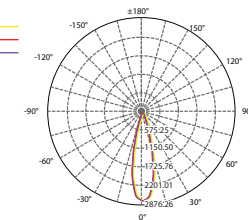

SPECIFICATIONS

SKU	LS-IG-24W-M-E
Beam Angle	30°
Voltage	24V DC
Light Source	12 x 2W RGBW
CCT	2700K
Wattage	27.5±0.5W
Lumen Output	932 lm
Dimmable	Yes, with PWM driver
IP Rating	IP67
IK Rating	IK10
Operating Temperature	-20°C ~ 40°C
Housing Material	Die cast powder coated aluminium.
Glass Window	Tempered step glass 10mm
Ground Impedance (MΩ)	>20
Resessed Sleeve Material	Polycarbonate/ABS Blend
Cable	3m (5x1mm ²)
Net Weight	2kg

LUMINAIRE

HOUSING

DIMENSIONS

Shown in mm

GLARE CONTROL

Honey Comb Louvre
 Minimises glare by reducing the angle of light source visibility.
 A tight distribution of cells creates a "visual light shield", with the mesh restricting stray light spill and directing the illumination.

PHOTOMETRIC DATA

30°

C45 (Max):
 C0/C180:
 C90/C270:

Lux Distance Curve

	Illuminance at a Distance	
	Center Beam LUX	Beam Width V H
2m	693.11 LUX	1.0m 1.0m
4m	173.28 LUX	2.0m 2.1m
6m	77.01 LUX	3.1m 3.1m
8m	43.32 LUX	4.1m 4.2m
10m	27.72 LUX	5.1m 5.2m
12m	19.25 LUX	6.1m 6.2m