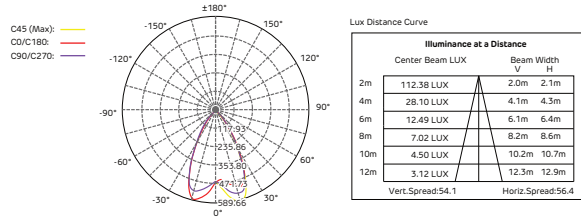

8W InGround Light

LANDSCAPE RANGE
COMMERCIAL GRADE

8W | 24V | 2700k

FIREFLY LIGHTING

Phone : +61 7 3254 4333

Email : sales@fireflylighting.com.au

Address : 9/29 Links Ave. North Eagle Farm,
Brisbane QLD 4009 Australia

www.fireflylighting.com.au

PHOTOMETRIC DATA

Narrow Beam - 13°