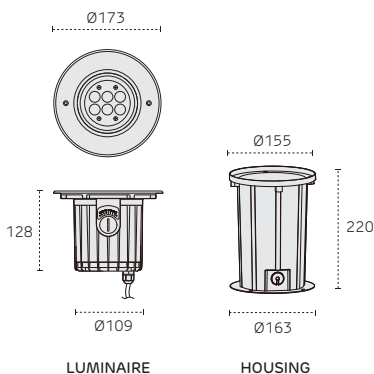

SPECIFICATIONS

SKU	LS-IG-8W-N-B	LS-IG-8W-M-B	LS-IG-8W-W-B
Beam Angle	15°	30°	50°
Voltage	24V DC		
Light Source	6 x 1.2W OSRAM		
CCT	2700K		
Wattage	7.8±0.5W	7.8±0.5W	7.8±0.5W
Lumen Output	407lm	419lm	561lm
Dimmable	Yes, with PWM driver		
IP Rating	IP67		
IK Rating	IK10		
Housing Material	Die cast powder coated aluminium		
Glass Window	Tempered frosted step glass 8mm		
Ground Impedance (MΩ)	>20		
Resessed Sleeve Material	Polycarbonate/ABS Blend		
Cable	3m (2x1mm ²)		
Net Weight	2.3kg		

LUMINAIRE

HOUSING

DIMENSIONS

Shown in mm

GLARE CONTROL

Honey Comb Louvre

Minimises glare by reducing the angle of light source visibility.

A tight distribution of cells creates a "visual light shield", with the mesh restricting stray light spill and directing the illumination.