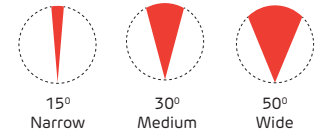

SPECIFICATIONS

SKU	LS-IG-8W-N-B	LS-IG-8W-M-B	LS-IG-8W-W-B
Beam Angle	15°	30°	50°
Voltage	24V DC		
Light Source	6 x 1.2W OSRAM		
CCT	2700K		
Wattage	7.8±0.5W	7.8±0.5W	7.8±0.5W
Lumen Output	407lm	419lm	561lm
Dimmable	Yes, with PWM driver		
IP Rating	IP67		
IK Rating	IK10		
Housing Material	Die cast powder coated aluminium		
Glass Window	Tempered frosted step glass 8mm		
Ground Impedance (MΩ)	>20		
Resessed Sleeve Material	Polycarbonate/ABS Blend		
Cable	3m (2x1mm ²)		
Net Weight	2.3kg		

LUMINAIRE

HOUSING

DIMENSIONS

Shown in mm

GLARE CONTROL

Honey Comb Louvre

Minimises glare by reducing the angle of light source visibility.

A tight distribution of cells creates a "visual light shield", with the mesh restricting stray light spill and directing the illumination.