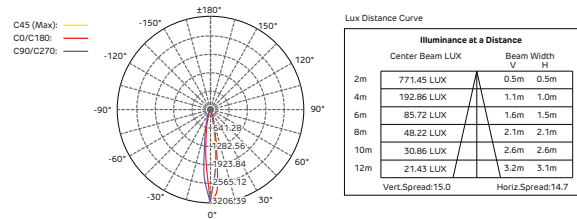

SPECIFICATIONS

SKU	LS-IG-8W-N-B	LS-IG-8W-M-B	LS-IG-8W-W-B
Beam Angle	15°	30°	50°
Voltage	24V DC		
Light Source	6 x 1.2W OSRAM		
CCT	2700K		
Wattage	7.8±0.5W	7.8±0.5W	7.8±0.5W
Lumen Output	407lm	419lm	561lm
Dimmable	Yes, with PWM driver		
IP Rating	IP67		
IK Rating	IK10		
Housing Material	Die cast powder coated aluminium		
Glass Window	Tempered frosted step glass 8mm		
Ground Impedance (MΩ)	>20		
Resessed Sleeve Material	Polycarbonate/ABS Blend		
Cable	3m (2x1mm ²)		
Net Weight	2.3kg		

LUMINAIRE

HOUSING

DIMENSIONS

Shown in mm

GLARE CONTROL

Honey Comb Louvre

Minimises glare by reducing the angle of light source visibility.

A tight distribution of cells creates a "visual light shield", with the mesh restricting stray light spill and directing the illumination.

Address : 9/29 Links Ave. North Eagle Farm,
Brisbane QLD 4009 Australia

www.fireflylighting.com.au

PHOTOMETRIC DATA

Narrow Beam - 13°

Medium Beam - 30°

Wide Beam - 50°