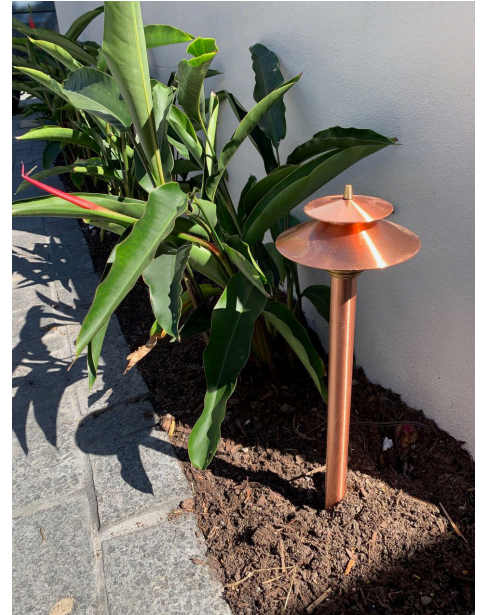

GREEN
FRIENDLY

AUSTRALIAN
DESIGNED

Firefly Lighting's Range of Landscape products make light work of illuminating various outdoor environments. For accenting low flower beds or illuminating pathways, this low voltage path light fixture is constructed of spun, solid copper. Push-To-Lock solid brass lamp top makes lamp maintenance simple and tool-free. The stem is a heavy-gauge, extruded, solid copper pipe, with a clear optical quality UV resistant polycarbonate lens that safeguards the lamp and optics. Mounting hardware is included with the ABS ground spike.

SPECIFICATIONS

Copper Path Light

SKU	LS-PL-CP
Voltage	12V or 24V DC
Lens	Clear
Light Source	G4 Bi-Pin Bulb
Beam Angle	360°
CCT	2700K
Wattage	2.5W
Colour Rendering Ra	>80
Lumen Output	250lm
Power Rating	10W Max
Dimmable	Yes, with PWM driver
Luminaire Housing Material	Copper Shade Solid Copper Post Brushed Copper Finish
Spike Material	ABS
Cable	0.3m (2x0.2mm ²)
Net Weight	0.6kg