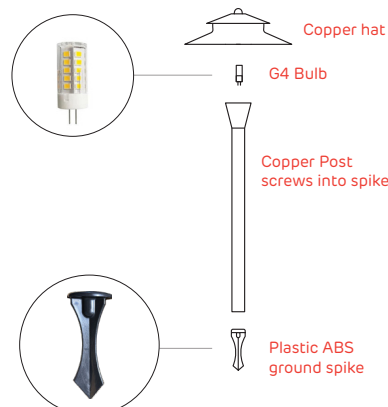

GREEN
FRIENDLY

AUSTRALIAN
DESIGNED

Firefly Lighting's Range of Landscape products make light work of illuminating various outdoor environments. For accenting low flower beds or illuminating pathways, this low voltage path light fixture is constructed of spun, solid copper. Push-To-Lock solid brass lamp top makes lamp maintenance simple and tool-free. The stem is a heavy-gauge, extruded, solid copper pipe, with a clear optical quality UV resistant polycarbonate lens that safeguards the lamp and optics. Mounting hardware is included with the ABS ground spike.

SPECIFICATIONS

Copper Path Light

SKU	LS-PL-CP
Voltage	12V or 24V DC
Lens	Clear
Light Source	G4 Bi-Pin Bulb
Beam Angle	360°
CCT	2700K
Wattage	2.5W
Colour Rendering Ra	>80
Lumen Output	250lm
Power Rating	10W Max
Dimmable	Yes, with PWM driver
Luminaire Housing Material	Copper Shade Solid Copper Post Brushed Copper Finish
Spike Material	ABS
Cable	0.3m (2x0.2mm ²)
Net Weight	0.6kg

G4 Bi-Pin Bulb

SKU	BL-JC-G4-2.5W-WW
Type	LED G4 Bi-Pin 12V or 24V AC/DC
CCT	2700K
Wattage	2.5W
Colour Rendering Ra	>80
Lumen Output	250lm

DIMENSIONS

Shown in mm

COMPONENTS

ILLUMINATION