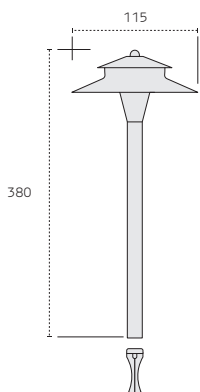

GREEN
FRIENDLY

AUSTRALIAN
DESIGNED

Firefly Lighting's Range of Landscape products make light work of illuminating various outdoor environments. For accenting low flower beds or illuminating pathways, this low voltage path light fixture is constructed of spun, solid copper. Push-To-Lock solid brass lamp top makes lamp maintenance simple and tool-free. The stem is a heavy-gauge, extruded, solid copper pipe, with a clear optical quality UV resistant polycarbonate lens that safeguards the lamp and optics. Mounting hardware is included with the ABS ground spike.

SPECIFICATIONS

Copper Path Light

SKU	LS-PL-CP
Voltage	12V or 24V DC
Lens	Clear
Light Source	G4 Bi-Pin Bulb
Beam Angle	360°
CCT	2700K
Wattage	2.5W
Colour Rendering Ra	>80
Lumen Output	250lm
Power Rating	10W Max
Dimmable	Yes, with PWM driver
Luminaire Housing Material	Copper Shade Solid Copper Post Brushed Copper Finish
Spike Material	ABS
Cable	0.3m (2x0.2mm ²)
Net Weight	0.6kg

G4 Bi-Pin Bulb

SKU	BL-JC-G4-2.5W-WW
Type	LED G4 Bi-Pin 12V or 24V AC/DC
CCT	2700K
Wattage	2.5W
Colour Rendering Ra	>80
Lumen Output	250lm

DIMENSIONS

Shown in mm

COMPONENTS

ILLUMINATION