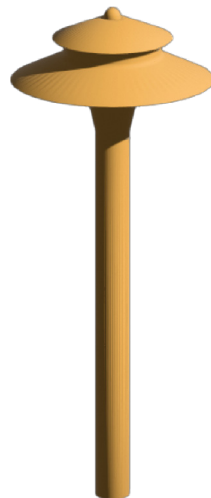

GREEN
FRIENDLY

AUSTRALIAN
DESIGNED

Firefly Lighting's Range of Landscape products make light work of illuminating various outdoor environments. For accenting low flower beds or illuminating pathways, this low voltage path light fixture is constructed of spun, solid copper. Push-To-Lock solid brass lamp top makes lamp maintenance simple and tool-free. The stem is a heavy-gauge, extruded, solid copper pipe, with a clear optical quality UV resistant polycarbonate lens that safeguards the lamp and optics. Mounting hardware is included with the ABS ground spike.

SPECIFICATIONS

Copper Path Light

SKU	LS-PL-CP
Voltage	12V or 24V DC
Lens	Clear
Light Source	G4 Bi-Pin Bulb
Beam Angle	360°
CCT	2700K
Wattage	2.5W
Colour Rendering Ra	>80
Lumen Output	250lm
Power Rating	10W Max
Dimmable	Yes, with PWM driver
Luminaire Housing Material	Copper Shade Solid Copper Post Brushed Copper Finish
Spike Material	ABS
Cable	0.3m (2x0.2mm ²)
Net Weight	0.6kg