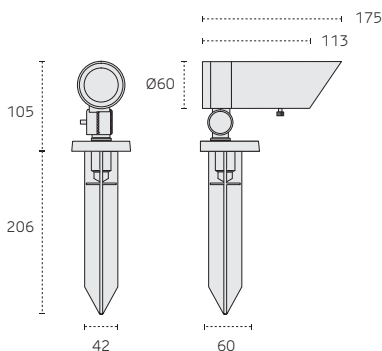

SPECIFICATIONS

SKU	LS-SP-6W-M-B
Beam Angle	28°
Voltage	24V DC
Light Source	6 Watt Nichia
CCT	2700K
Wattage	6.5±0.2W
Lumen Output	667lm
Dimmable	Yes, with PWM driver
IP Rating	IP65
IK Rating	IK06
Spike Material	Stainless Steel
Ground Impedance (MΩ)	>20
Cable	3m (2x1mm ²)
Net Weight	1kg
Luminaire Housing Material	Black powder-coated die-cast aluminium with nautical paint

DIMENSIONS

PHOTOMETRIC DATA

GLARE CONTROL

Bevel Cut Hood
Minimises glare by reducing the angle of light source visibility.

Honey Comb Louvre
A tight distribution of cells creates a "visual light shield", with the mesh restricting stray light spill and directing the illumination.