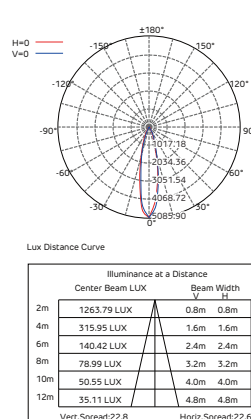

SPECIFICATIONS

SKU	LS-SP-6W-M-B
Beam Angle	28°
Voltage	24V DC
Light Source	6 Watt Nichia
CCT	2700K
Wattage	6.5±0.2W
Lumen Output	667lm
Dimmable	Yes, with PWM driver
IP Rating	IP65
IK Rating	IK06
Spike Material	Stainless Steel
Ground Impedance (MΩ)	>20
Cable	3m (2x1mm ²)
Net Weight	1kg
Luminaire Housing Material	Black powder-coated die-cast aluminium with nautical paint

DIMENSIONS

PHOTOMETRIC DATA

GLARE CONTROL

Bevel Cut Hood
Minimises glare by reducing the angle of light source visibility.

Honey Comb Louvre
A tight distribution of cells creates a "visual light shield", with the mesh restricting stray light spill and directing the illumination.