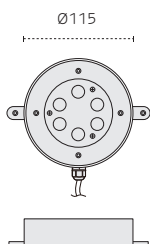

SPECIFICATIONS

SKU	LS-UF-B
Lighting Output	687lm
Wattage	12W
Colour	Warm White
CCT	2700K
Beam Angle	30°
Light Source	6x2W Nichia
Voltage	24V DC
Current	500MA
Dimmable	No
Light Window	Tempered Glass 8mm
Cover & Housing	Hard chrome-plated molding Stainless Steel 316
IK Rating	IK07
IP Rating	IP68
Application Environment	20°C - 40°C @ < 1 metre depth
Warning	Must be installed underwater to prevent over heating.

DIMENSIONS

Shown in mm

PHOTOMETRIC DATA

Lux Distance Curve

Distance	Illuminance at a Distance	
	Center Beam LUX	Beam Width V x H
2m	509.87 LUX	1.0m 1.0m
4m	127.47 LUX	1.6m 1.6m
6m	56.65 LUX	2.9m 3.1m
8m	31.87 LUX	3.9m 4.1m
10m	20.39 LUX	4.9m 5.1m
12m	14.16 LUX	5.9m 6.1m