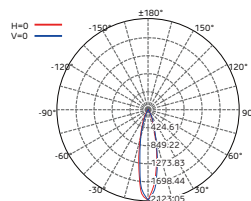

SPECIFICATIONS

SKU	LS-UF-B
Lighting Output	687lm
Wattage	12W
Colour	Warm White
CCT	2700K
Beam Angle	30°
Light Source	6x2W Nichia
Voltage	24V DC
Current	500MA
Dimmable	No
Light Window	Tempered Glass 8mm
Cover & Housing	Hard chrome-plated molding Stainless Steel 316
IK Rating	IK07
IP Rating	IP68
Application Environment	20°C - 40°C @ < 1 metre depth
Warning	Must be installed underwater to prevent over heating.

DIMENSIONS

Shown in mm

PHOTOMETRIC DATA

Lux Distance Curve

Distance	Illuminance at a Distance	
	Center Beam LUX	Beam Width V x H
2m	509.87 LUX	1.0m 1.0m
4m	127.47 LUX	1.6m 1.6m
6m	56.65 LUX	2.9m 3.1m
8m	31.87 LUX	3.9m 4.1m
10m	20.39 LUX	4.9m 5.1m
12m	14.16 LUX	5.9m 6.1m