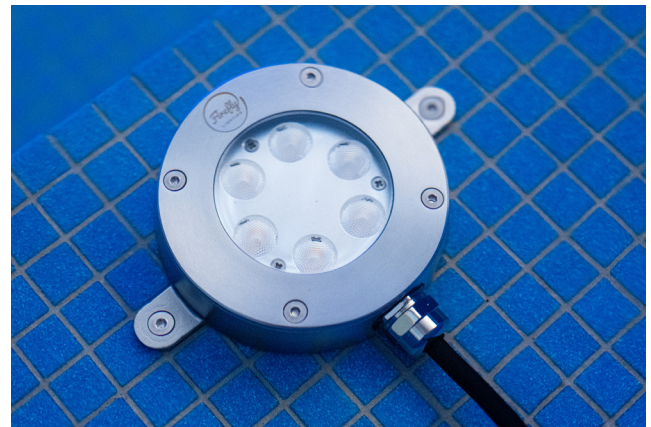

12W | 24V | 2700k

Firefly Lighting’s Range of Landscape products make light work of illuminating various outdoor environments. We created this range to sustain Australia’s extreme weather conditions so the product lasts well beyond its warranty period and leaves our customers with a smile from ear to ear. All our landscape products are IP rated, and come standard with anti-glare honeycombs and bevel cut hoods. Simply connect into existing 24V DC transformers, and you’re good to go!

SPECIFICATIONS

SKU	LS-UF-B
Lighting Output	687lm
Wattage	12W
Colour	Warm White
CCT	2700K
Beam Angle	30°
Light Source	6x2W Nichia
Voltage	24V DC
Current	500MA
Dimmable	No
Light Window	Tempered Glass 8mm
Cover & Housing	Hard chrome-plated molding Stainless Steel 316
IK Rating	IK07
IP Rating	IP68
Application Environment	20°C - 40°C @ < 1 metre depth
Warning	Must be installed underwater to prevent over heating.

DIMENSIONS

Shown in mm

PHOTOMETRIC DATA

Lux Distance Curve

Distance	Illuminance at a Distance	
	Center Beam LUX	Beam Width V x H
2m	509.87 LUX	1.0m 1.0m
4m	127.47 LUX	1.6m 1.6m
6m	56.65 LUX	2.9m 3.1m
8m	31.87 LUX	3.9m 4.1m
10m	20.39 LUX	4.9m 5.1m
12m	14.16 LUX	5.9m 6.1m