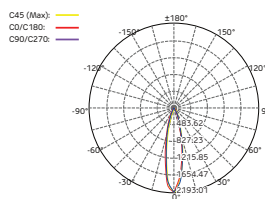

SPECIFICATIONS

| SKU | LS-US-B |
|-------------------------|---|
| Lighting Output | 625lm |
| Wattage | 8.1W |
| Colour | Warm White |
| CCT | 2700K |
| Beam Angle | 25° |
| Light Source | 1x8W Nichia |
| Voltage | 24V DC |
| Current | 340MA |
| Dimmable | No |
| Light Window | PMMA 8mm |
| Cover & Housing | Hard chrome-plated molding Stainless Steel 316 |
| IK Rating | IK08 |
| IP Rating | IP68 |
| Application Environment | 20°C - 40°C @ < 1 metre depth |
| Warning | Must be installed underwater to prevent over heating. |

DIMENSIONS

Shown in mm

PHOTOMETRIC DATA

Lux Distance Curve

| Distance (m) | Illuminance at a Distance | |
|--------------|---------------------------|----------------|
| | Center Beam LUX | Beam Width (m) |
| 2m | 509.87 LUX | 1.0m 1.0m |
| 4m | 127.47 LUX | 1.6m 1.6m |
| 6m | 56.65 LUX | 2.9m 3.1m |
| 8m | 31.87 LUX | 3.9m 4.1m |
| 10m | 20.39 LUX | 4.9m 5.1m |
| 12m | 14.16 LUX | 5.9m 6.1m |