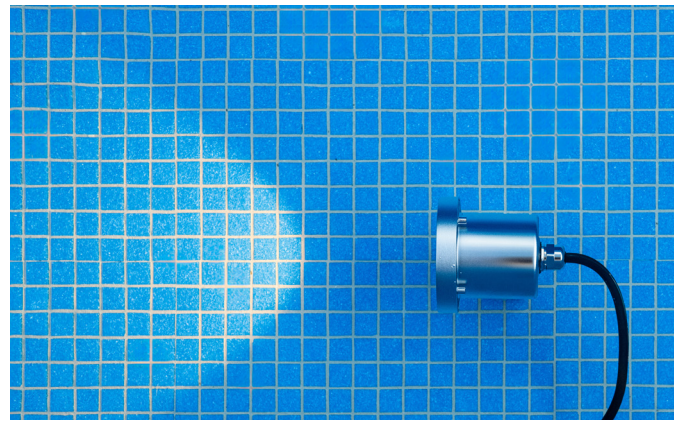

GREEN
FRIENDLY

AUSTRALIAN
DESIGNED

Firefly Lighting's Range of Landscape products make light work of illuminating various outdoor environments. We created this range to sustain Australia's extreme weather conditions so the product lasts well beyond its warranty period and leaves our customers with a smile from ear to ear. All our landscape products are IP rated, and come standard with anti-glare honeycombs and bevel cut hoods. Simply connect into existing 24V DC transformers, and you're good to go!

SPECIFICATIONS

| SKU | LS-US-B |
|-------------------------|---|
| Lighting Output | 625lm |
| Wattage | 8.1W |
| Colour | Warm White |
| CCT | 2700K |
| Beam Angle | 25° |
| Light Source | 1x8W Nichia |
| Voltage | 24V DC |
| Current | 340MA |
| Dimmable | No |
| Light Window | PMMA 8mm |
| Cover & Housing | Hard chrome-plated molding Stainless Steel 316 |
| IK Rating | IK08 |
| IP Rating | IP68 |
| Application Environment | 20°C - 40°C @ < 1 metre depth |
| Warning | Must be installed underwater to prevent over heating. |