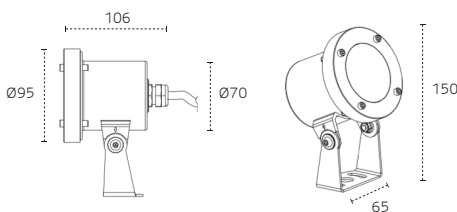

SPECIFICATIONS

| SKU | LS-US-B |
|-------------------------|---|
| Lighting Output | 625lm |
| Wattage | 8.1W |
| Colour | Warm White |
| CCT | 2700K |
| Beam Angle | 25° |
| Light Source | 1x8W Nichia |
| Voltage | 24V DC |
| Current | 340MA |
| Dimmable | No |
| Light Window | PMMA 8mm |
| Cover & Housing | Hard chrome-plated molding Stainless Steel 316 |
| IK Rating | IK08 |
| IP Rating | IP68 |
| Application Environment | 20°C - 40°C @ < 1 metre depth |
| Warning | Must be installed underwater to prevent over heating. |

DIMENSIONS

Shown in mm

PHOTOMETRIC DATA

Lux Distance Curve

| Distance (m) | Illuminance at a Distance | |
|--------------|---------------------------|----------------|
| | Center Beam LUX | Beam Width (m) |
| 2m | 509.87 LUX | 1.0m 1.0m |
| 4m | 127.47 LUX | 1.6m 1.6m |
| 6m | 56.65 LUX | 2.9m 3.1m |
| 8m | 31.87 LUX | 3.9m 4.1m |
| 10m | 20.39 LUX | 4.9m 5.1m |
| 12m | 14.16 LUX | 5.9m 6.1m |